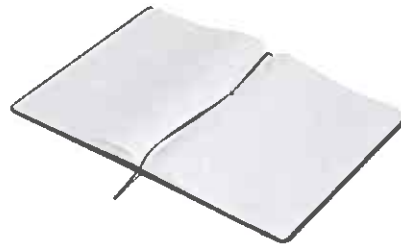

Services for the following specification are required:

A. Executive A5 Notebook with Strap. Branded (Screen-print) with DPWI (bottom left) and EPWP (bottom right) logos in full color and EPWP social media handles and EPWP web address at the back.

- **Description:** Thermo PU
 - A5 Notebook (saddle stitched)
 - Matching Elastic closure
 - Matching Ribbon page marker
 - 128 Lined pages
 - 70 gsm lined white paper
 - Product Dimensions (cm):21 (l) x 14.3 (w) x 1.3 (h) cm
 - Branding options: Screenprint
- **Total Quantity:** 2000
- **Color:** Black

B. Executive A4 Notebook with Strap. Branded (Screen-print) with DPWI (bottom left) and EPWP (bottom right) logos in full color and EPWP social media handles and EPWP web address at the back.

- **Description:** Thermo PU
 - A4 Notebook (saddle stitched)
 - Matching Elastic closure
 - Matching Ribbon page marker
 - 128 Lined pages
 - 70 gsm lined white paper
 - Product Dimensions (cm): 29 (l) x 21 (w) x 1.3 (h)
 - Branding options: Screen-print
- **Total Quantity:** 1500
- **Color:** Black