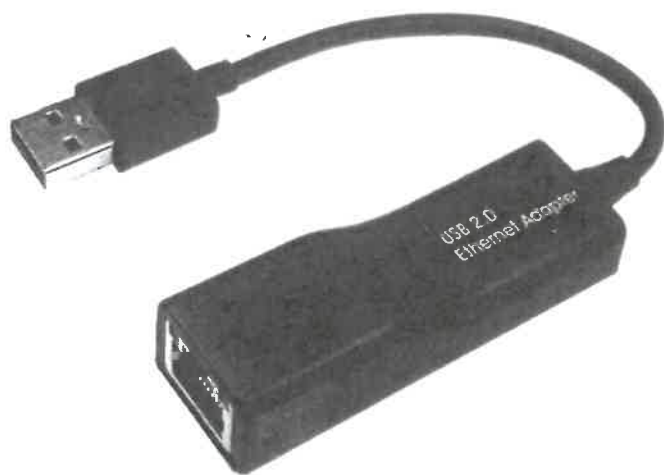

10 USB A to Ethernet Network Adapter

[View all Interface Adapters](#)