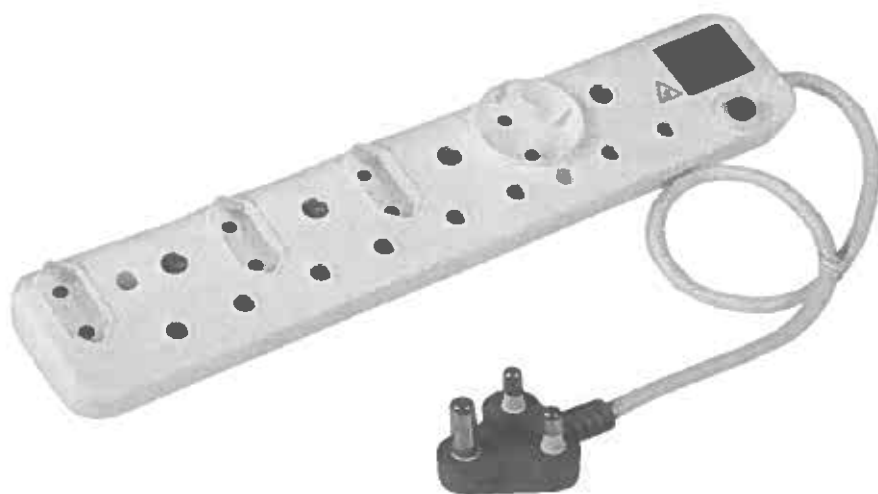

Adaptor 5 Way High Surge Multi-plug - White

Extension cords with power surge head 5 & 10 meter