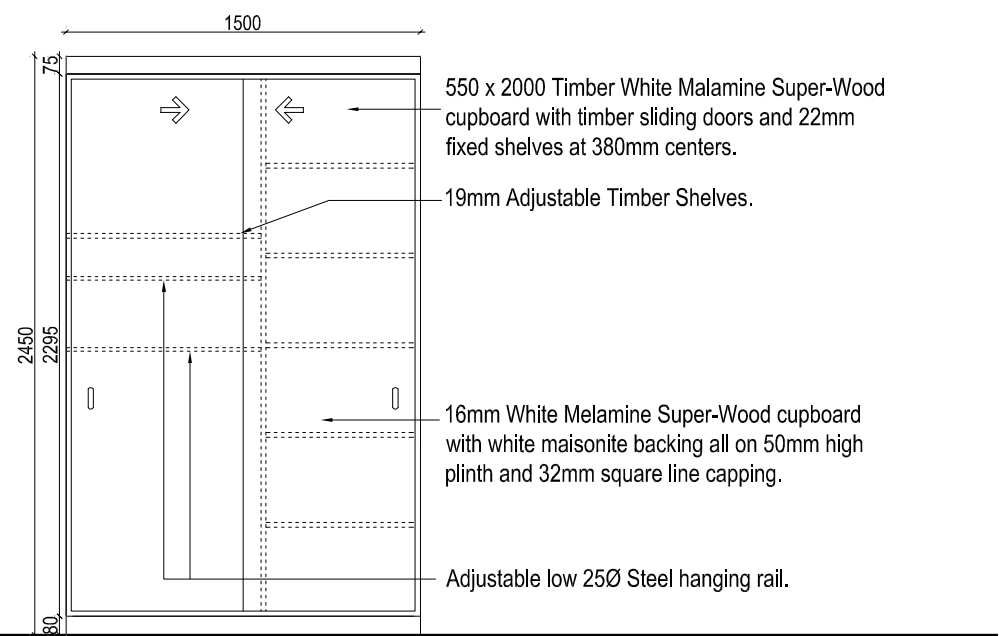

550 x 2000 Timber White Melamine Super-Wood cupboard with timber sliding doors and 22mm fixed shelves at 380mm centers.

19mm Adjustable Timber Shelves.

19mm Fixed Timber Shelves.

16mm White Melamine Super-Wood cupboard with white maisonite backing all on 50mm high plinth and 32mm square line capping.

Adjustable low 25Ø Steel hanging rail.

80mm High timber Plinth.

550 x 2000 Timber White Melamine Super-Wood cupboard with timber sliding doors and 22mm fixed shelves at 380mm centers.

19mm Adjustable Timber Shelves.

16mm White Melamine Super-Wood cupboard with white maisonite backing all on 50mm high plinth and 32mm square line capping.

Adjustable low 25Ø Steel hanging rail.

SCALE:
1:25

DETAIL DESCRIPTION.
FEMALE BLOCK GUEST APARTMENT JOINERY DETAILS